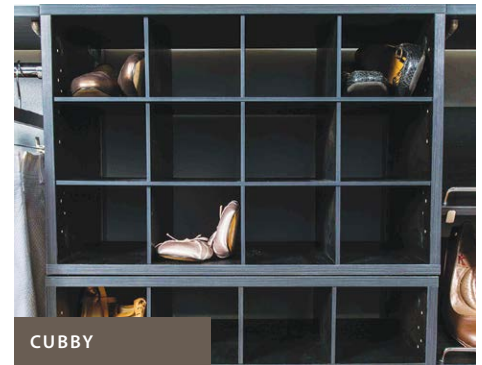

Accessories Maximize Form and Function

freedomRail is available in:

*Touchable Texture

Learn more about freedomRail today!

SCAN ME