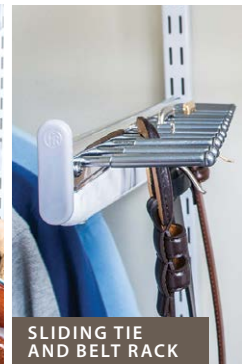

REVEAL CANVAS BASKET

REVEAL WIRE BASKET

CUBBY

JEWELRY INSERT

REVEAL SHOE SHELF

REVEAL PANTS RACK

REVEAL SHOE RACK

WOOD OR METAL SHOE FENCE

REVEAL FABRIC HAMPER

VALET ROD

SLIDING TIE AND BELT RACK

freedomRail is available in:

**Touchable Texture*

White

Century Gray

Chocolate Pear